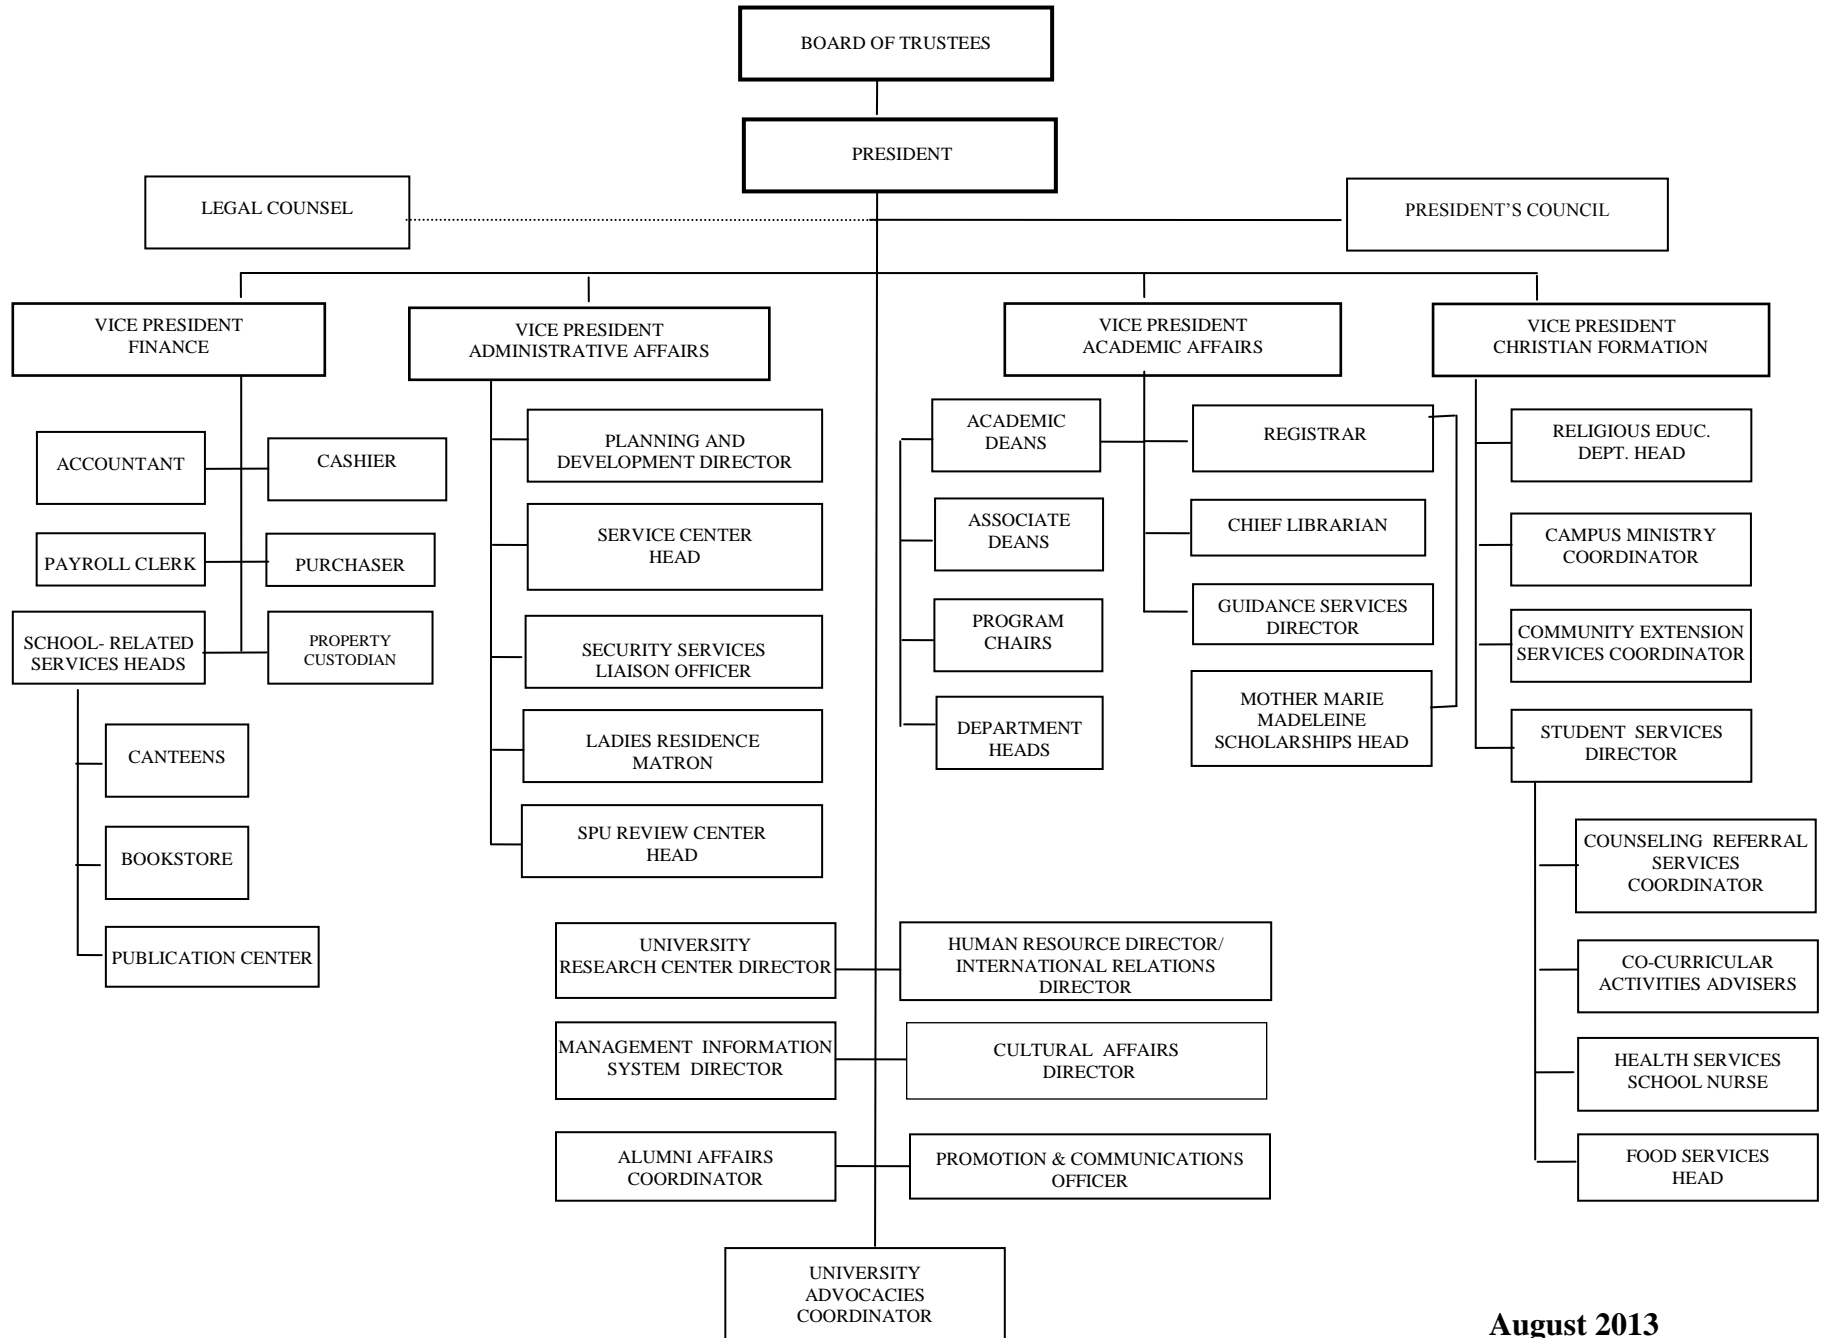

# ST. PAUL UNIVERSITY ILOILO ORGANIZATIONAL CHART

Academic Year 2013-2016

August 2013